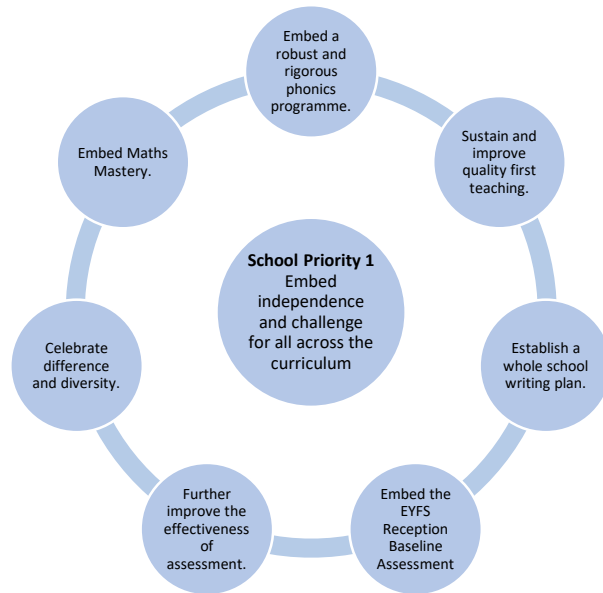

## Strategic Objective 2

Providing an enriched learning experience where pupils ENJOY their learning, in a safe and happy environment - and can SUCCEED at a higher level than anyone might previously have thought possible.

**Strategic Objective 1**  
Delivering a rich and balanced curriculum that develops pupils' knowledge and confidence to LEARN.

**Strategic Objective 3**  
Expanding BPET, have best value for money across all BPET schools, by attracting and retaining the very best staff.